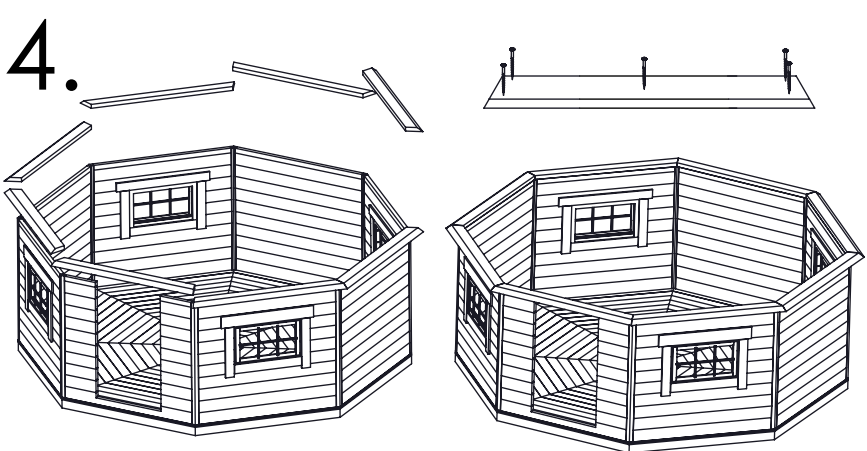

# BBQ House 14m<sup>2</sup>

SBS-bitumen 1.0x0.25m

ITEM NO.	STOCK SIZE	QTY.	PREVIEW
1	1586x1600x123	8	
2-2.1-2.2	1405x1600x860	8	
3	195x125x1390	8	
4	SET		
5	1545x80x390	7	
6	480x330x48	8	
7	68x410x45	8	
8	1850x63x2028	8	
9	SET		
10	274x1770x28	2	
11	1750x45x170	8	
12		4	
13	2.5x25	250	
14	50	64	
15	40x40x40	8	
16		1	
17	3x35	68	
18	4x60	48	
19	5x90	190	
20	6x150	16	
21	SBS-bitumen 1.0x0.25m	2	
22	240x27x120	2	
23	SET		