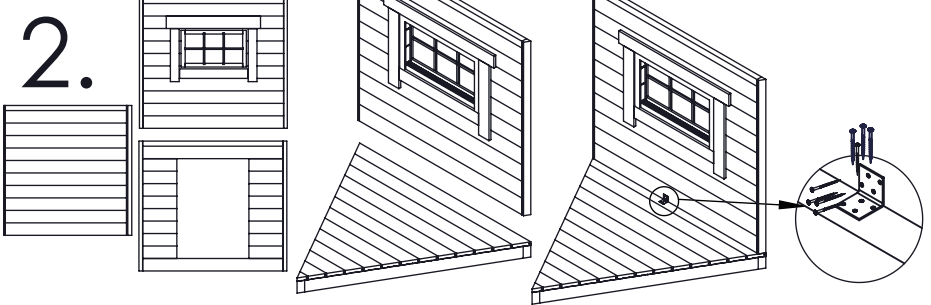

# BBQ House 14m<sup>2</sup>

SBS-bitumen 1.0x0.25m

ITEM NO.	STOCK SIZE	QTY.	PREVIEW
1	1586x1600x123	8	
2-2.1-2.2	1405x1600x860	8	
3	195x125x1390	8	
4	SET		
5	1545x80x390	7	
6	480x330x48	8	
7	68x410x45	8	
8	1850x63x2028	8	
9	SET		
10	274x1770x28	2	
11	1750x45x170	8	
12		4	
13	2.5x25	250	
14	50	64	
15	40x40x40	8	
16		1	
17	3x35	68	
18	4x60	48	
19	5x90	190	
20	6x150	16	
21	SBS-bitumen 1.0x0.25m	2	
22	240x27x120	2	
23	SET		