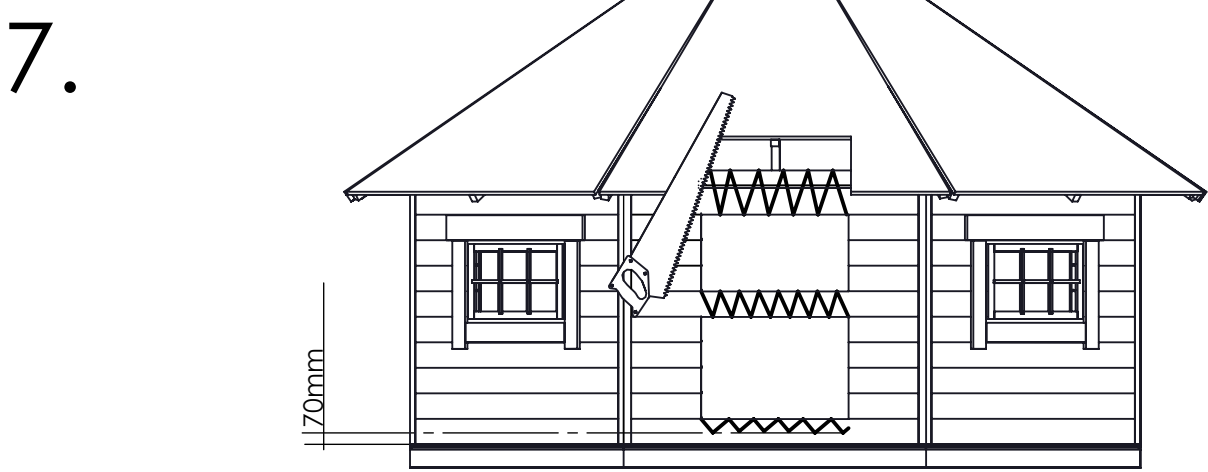

# BBQ House 14m<sup>2</sup>

SBS-bitumen 1.0x0.25m

ITEM NO.	STOCK SIZE	QTY.	PREVIEW
1	1586x1600x123	8	
2-2.1-2.2	1405x1600x860	8	
3	195x125x1390	8	
4	SET		
5	1545x80x390	7	
6	480x330x48	8	
7	68x410x45	8	
8	1850x63x2028	8	
9	SET		
10	274x1770x28	2	
11	1750x45x170	8	
12		4	
13	2.5x25	250	
14	50	64	
15	40x40x40	8	
16		1	
17	3x35	68	
18	4x60	48	
19	5x90	190	
20	6x150	16	
21	SBS-bitumen 1.0x0.25m	2	
22	240x27x120	2	
23	SET		