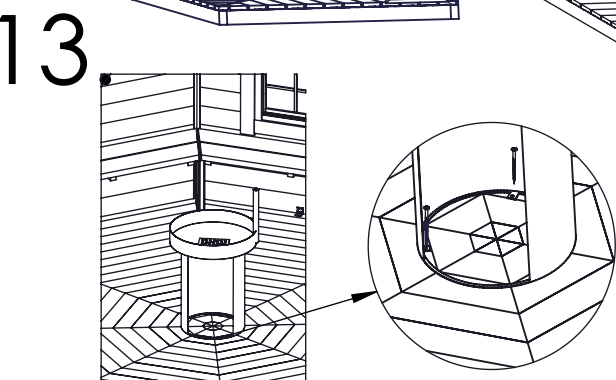

# BBQ House 14m<sup>2</sup>

SBS-bitumen 1.0x0.25m

ITEM NO.	STOCK SIZE	QTY.	PREVIEW
1	1586x1600x123	8	
2-2.1-2.2	1405x1600x860	8	
3	195x125x1390	8	
4	SET		
5	1545x80x390	7	
6	480x330x48	8	
7	68x410x45	8	
8	1850x63x2028	8	
9	SET		
10	274x1770x28	2	
11	1750x45x170	8	
12		4	
13	2.5x25	250	
14	50	64	
15	40x40x40	8	
16		1	
17	3x35	68	
18	4x60	48	
19	5x90	190	
20	6x150	16	
21	SBS-bitumen 1.0x0.25m	2	
22	240x27x120	2	
23	SET		